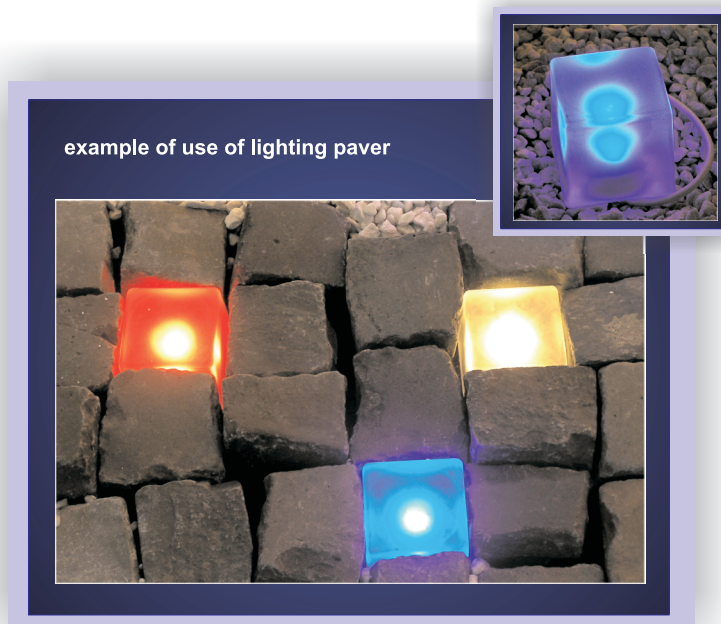

Sizes (mm)			Weight (kg)
	A	B	C	
Paver	75	75	80	0,75