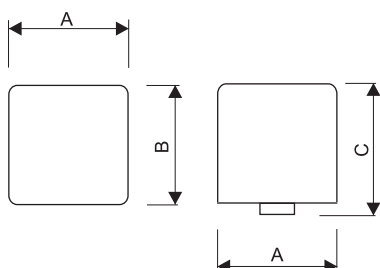

Lighting paver HONOR KUBUS

DESCRIPTION OF LUMINAIRE:

Lighting paver KUBUS is aimed for paving into exterior or interior pavement. It serves as a lighting decoration and for highlighting significant spaces.

For example: Squares, pedestrian zones, pedestrian underpasses, restaurants, bars, spaces in front of building entrances, significant sights, etc.

Protection degree:	IP 68
Material:	special pure plastic
Colours:	red, green, amber, white, blue, multi-coloured
Lamp:	highly emitting LED diodes with extremely long durability
Power supply:	DC 12 V (SELV - safety extra low voltage)
Lamp durability:	on average 100 000 hours (30 years)